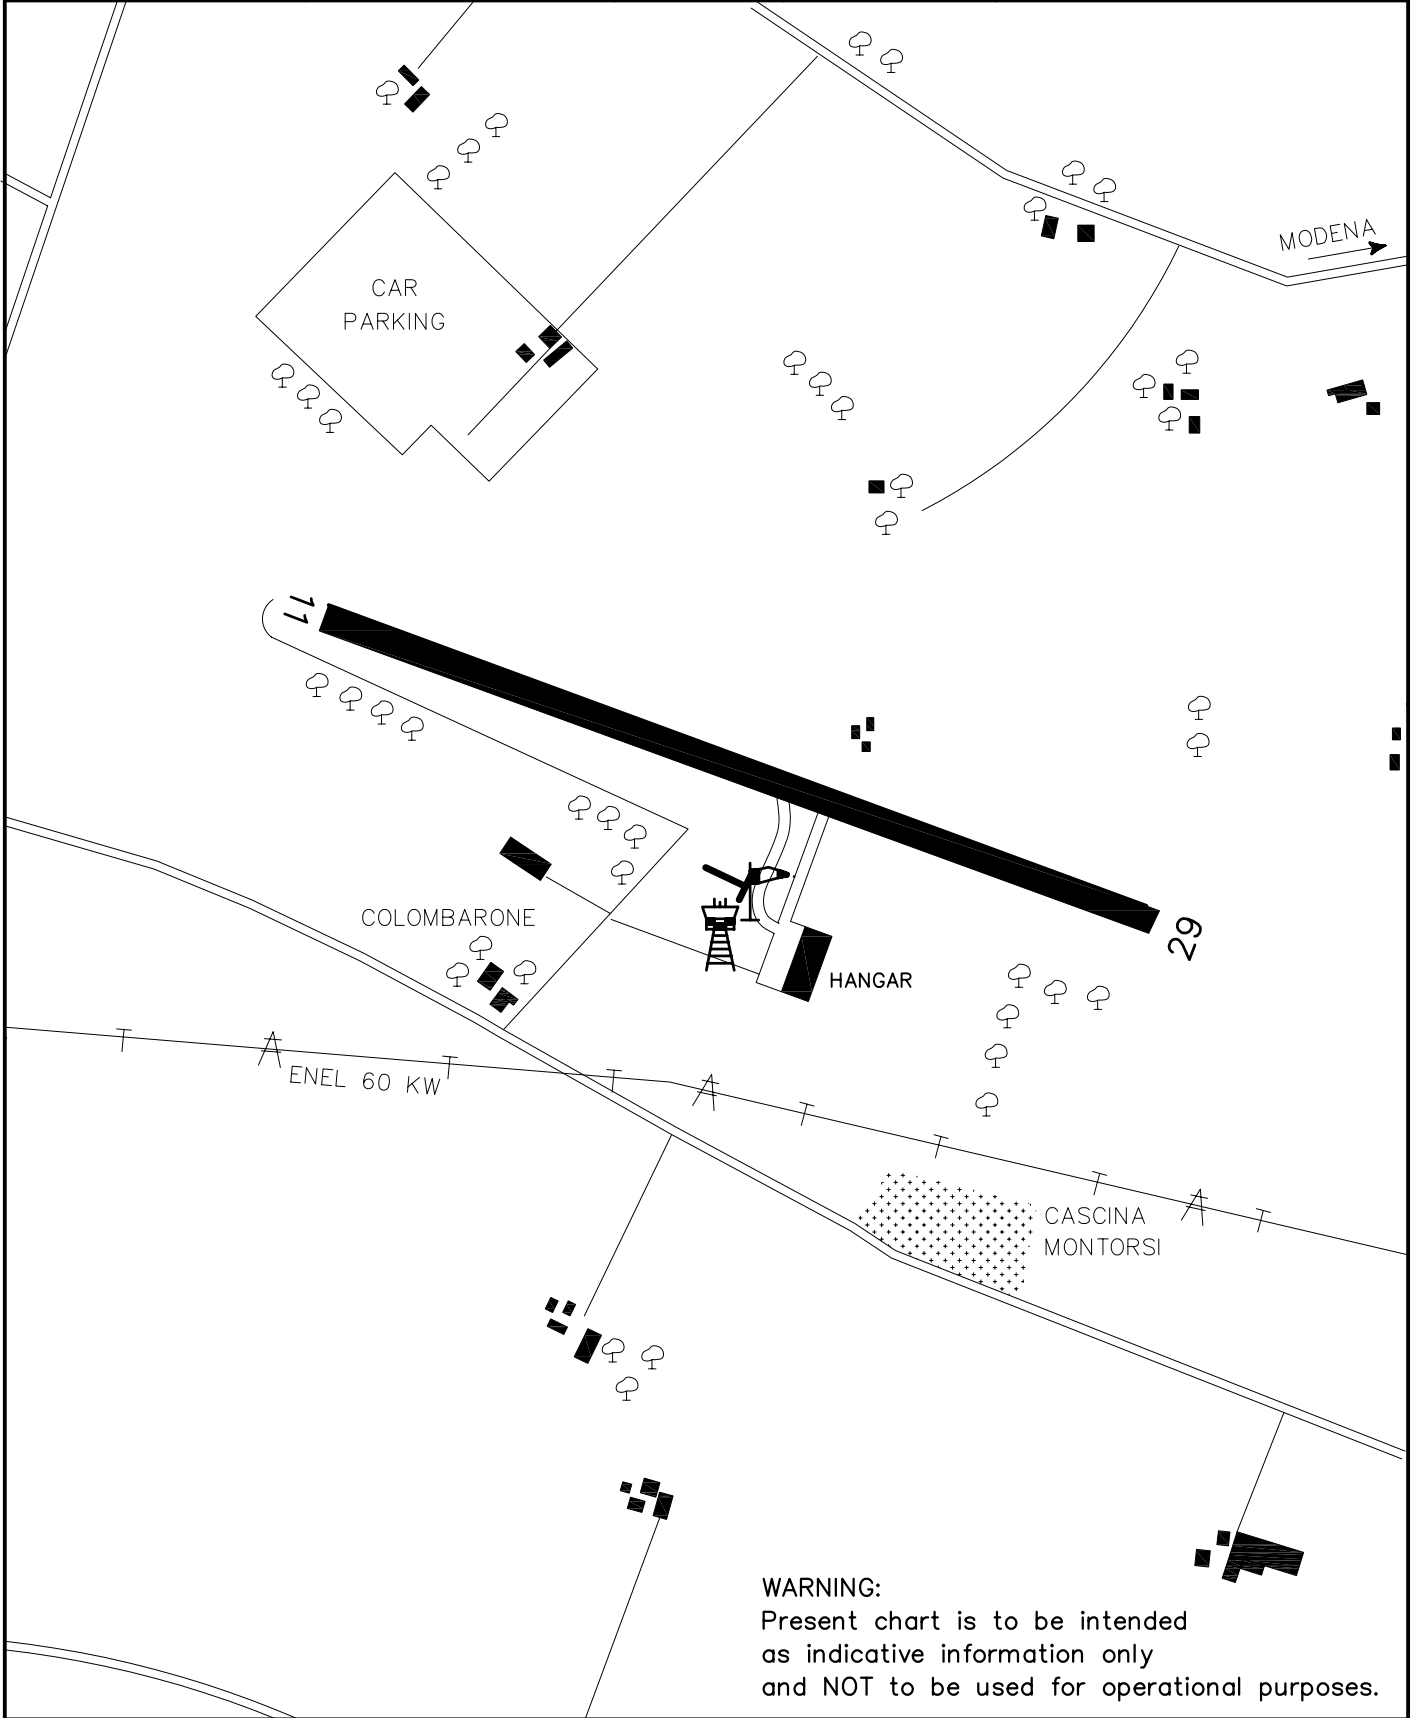

AERODROME LANDING CHART

AD Operative Hours	Traffic Circuit	Modena Radio	Aerodrome Elevation	L I P M	MODENA/MARZAGLIA
See relevant AD pages	1000 Ft North of RWY	119.55	184 Ft		44°38'05" N 010°48'37" E *

CHANGE: Re-printing

WARNING:
 Present chart is to be intended as indicative information only and NOT to be used for operational purposes.